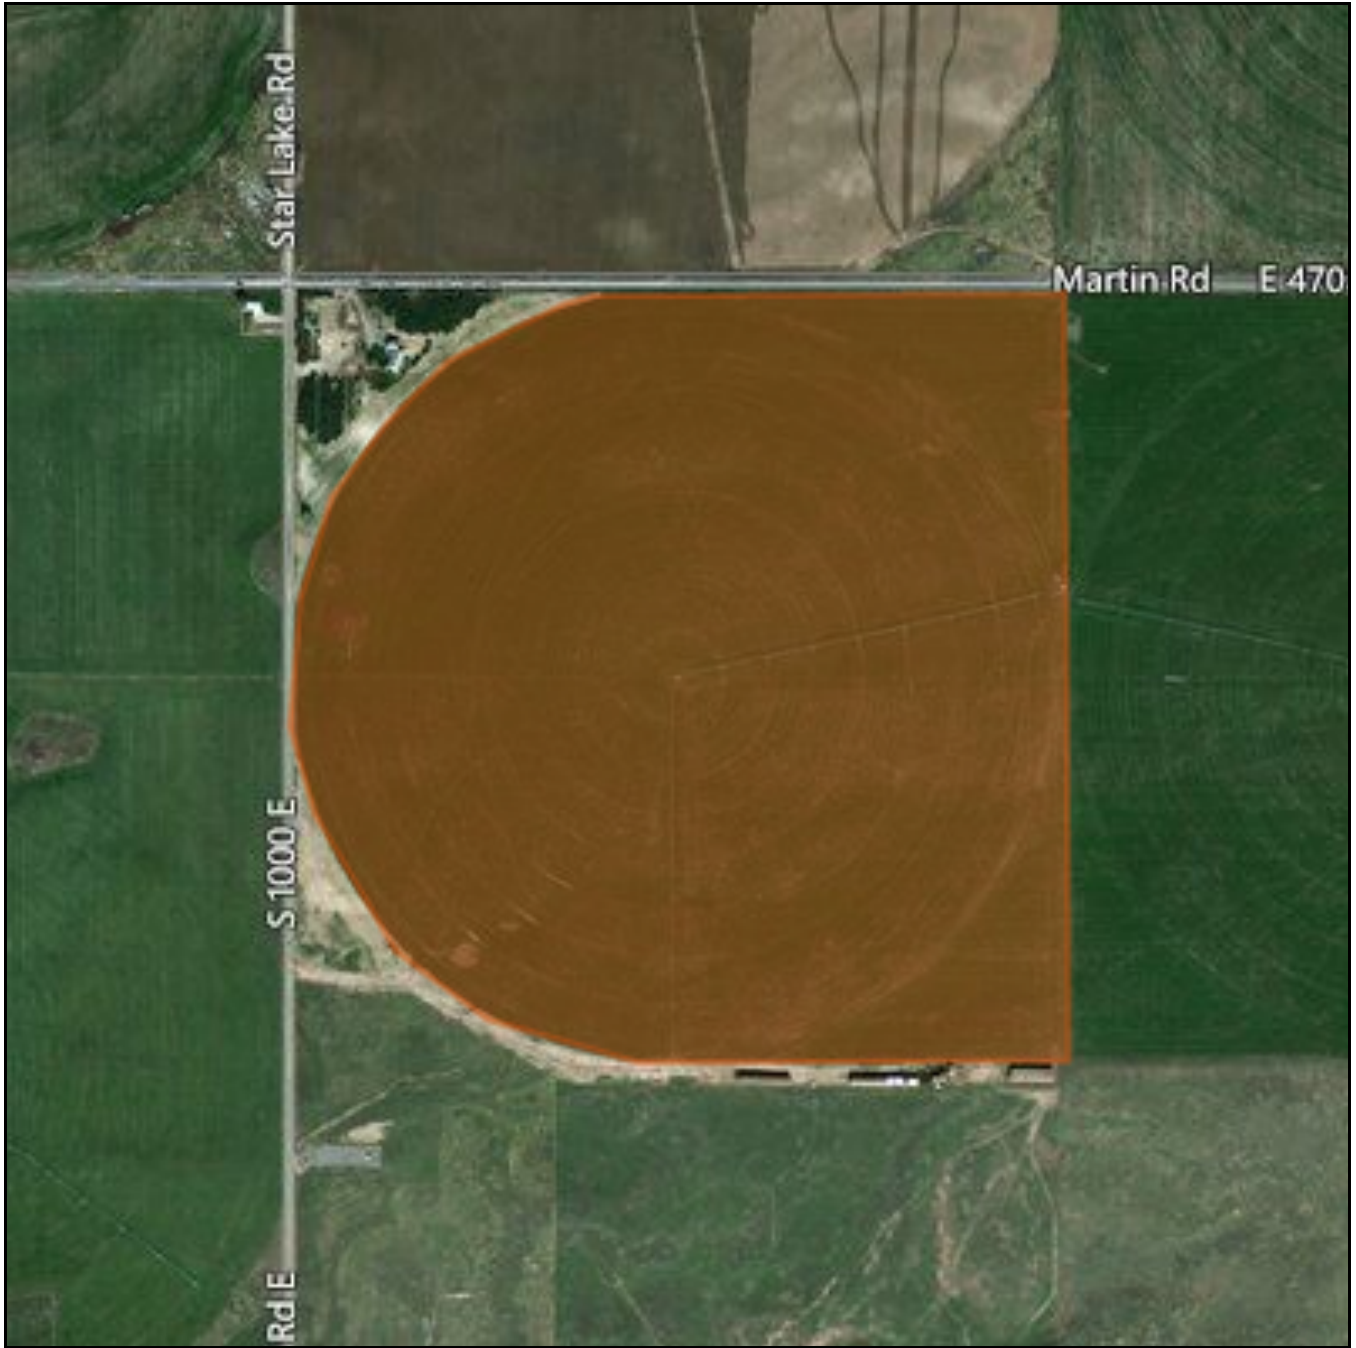

Location					
Farm:	Potato Farms	Township:	6S	Legal Description:	
Field:	P01	Range:	19E		
Crop Zones:	Potato	Section(s):	33		
FSA #:	100	County:	Boise		
Tract:	1	Center Lat/Lon:	42.86135, -114.2076		
Field #:	1	Meridian:			

Crops Info					
Crop	Year	Variety(s)	Area	Contract Id	Grower Id
Potato	2018	Potato Seed (4/15/2018)	142.60 acres		

Location					
Farm:	Potato Farms	Township:	6S	Legal Description:	
Field:	P02	Range:	19E		
Crop Zones:	Potato	Section(s):	33		
FSA #:	100	County:	Boise		
Tract:	2	Center Lat/Lon:	42.86132, -114.19875		
Field #:	2	Meridian:			

Crops Info					
Crop	Year	Variety(s)	Area	Contract Id	Grower Id
Potato	2018	Potato Seed (4/15/2018)	135.15 acres		

Location					
Farm:	Potato Farms	Township:	6S	Legal Description:	
Field:	P03	Range:	19E		
Crop Zones:	Potato	Section(s):	33		
FSA #:	100	County:	Boise		
Tract:	3	Center Lat/Lon:	42.87099, -114.20566		
Field #:	3	Meridian:			

Crops Info					
Crop	Year	Variety(s)	Area	Contract Id	Grower Id
Potato	2018	Potato Seed (4/15/2018)	135.00 acres		

Location					
Farm:	Potato Farms	Township:	6S	Legal Description:	
Field:	P04	Range:	19E		
Crop Zones:	Potato	Section(s):	33		
FSA #:	100	County:	Boise		
Tract:	4	Center Lat/Lon:	42.86871, -114.21797		
Field #:	4	Meridian:			