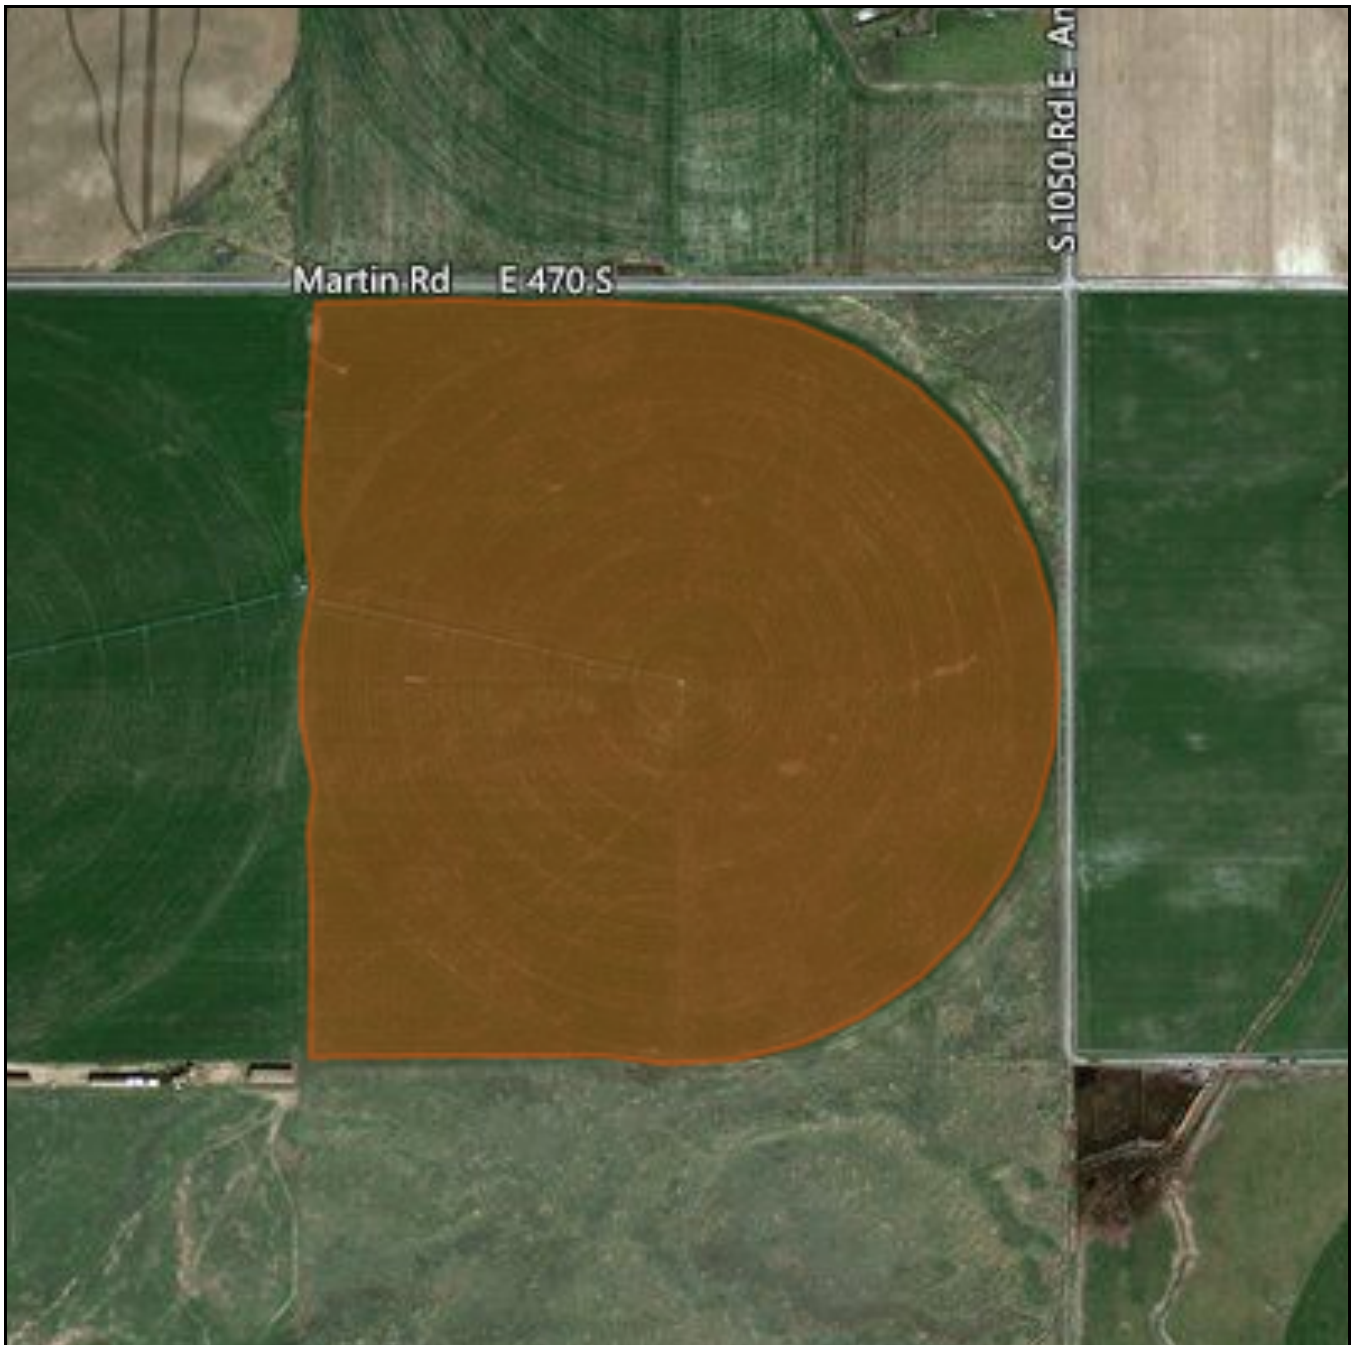

Legal Description:

Location

Farm:	Potato Farms	Township:	6S
Field:	P02	Range:	19E
Crop Zone:	Potato	Section(s):	33
FSA #:	100	County:	Boise
Tract:	2	Center Lat/Lon:	42.86132, -114.19875
Field #:	2	Meridian:	

Crop Info

Crop:	Potato
Year:	2018
Variety(s):	Potato Seed (4/15/2018)
Area:	135.15 acres
Contract Id:	
Grower Id:	

Legal Description:

Location

Farm:	Potato Farms	Township:	6S
Field:	P03	Range:	19E
Crop Zone:	Potato	Section(s):	33
FSA #:	100	County:	Boise
Tract:	3	Center Lat/Lon:	42.87030, -114.20825
Field #:	3	Meridian:	

Crop Info

Crop:	Potato
Year:	2018
Variety(s):	Potato Seed (4/15/2018)
Area:	135.00 acres
Contract Id:	
Grower Id:	

Legal Description:

Location

Farm:	Potato Farms	Township:	6S
Field:	P04	Range:	19E
Crop Zone:	Potato	Section(s):	33
FSA #:	100	County:	Boise
Tract:	4	Center Lat/Lon:	42.86871, -114.21797
Field #:	4	Meridian:	

Crop Info

Crop:	Potato
Year:	2018
Variety(s):	Potato Seed (4/15/2018)
Area:	138.79 acres
Contract Id:	
Grower Id:	

Legal Description: